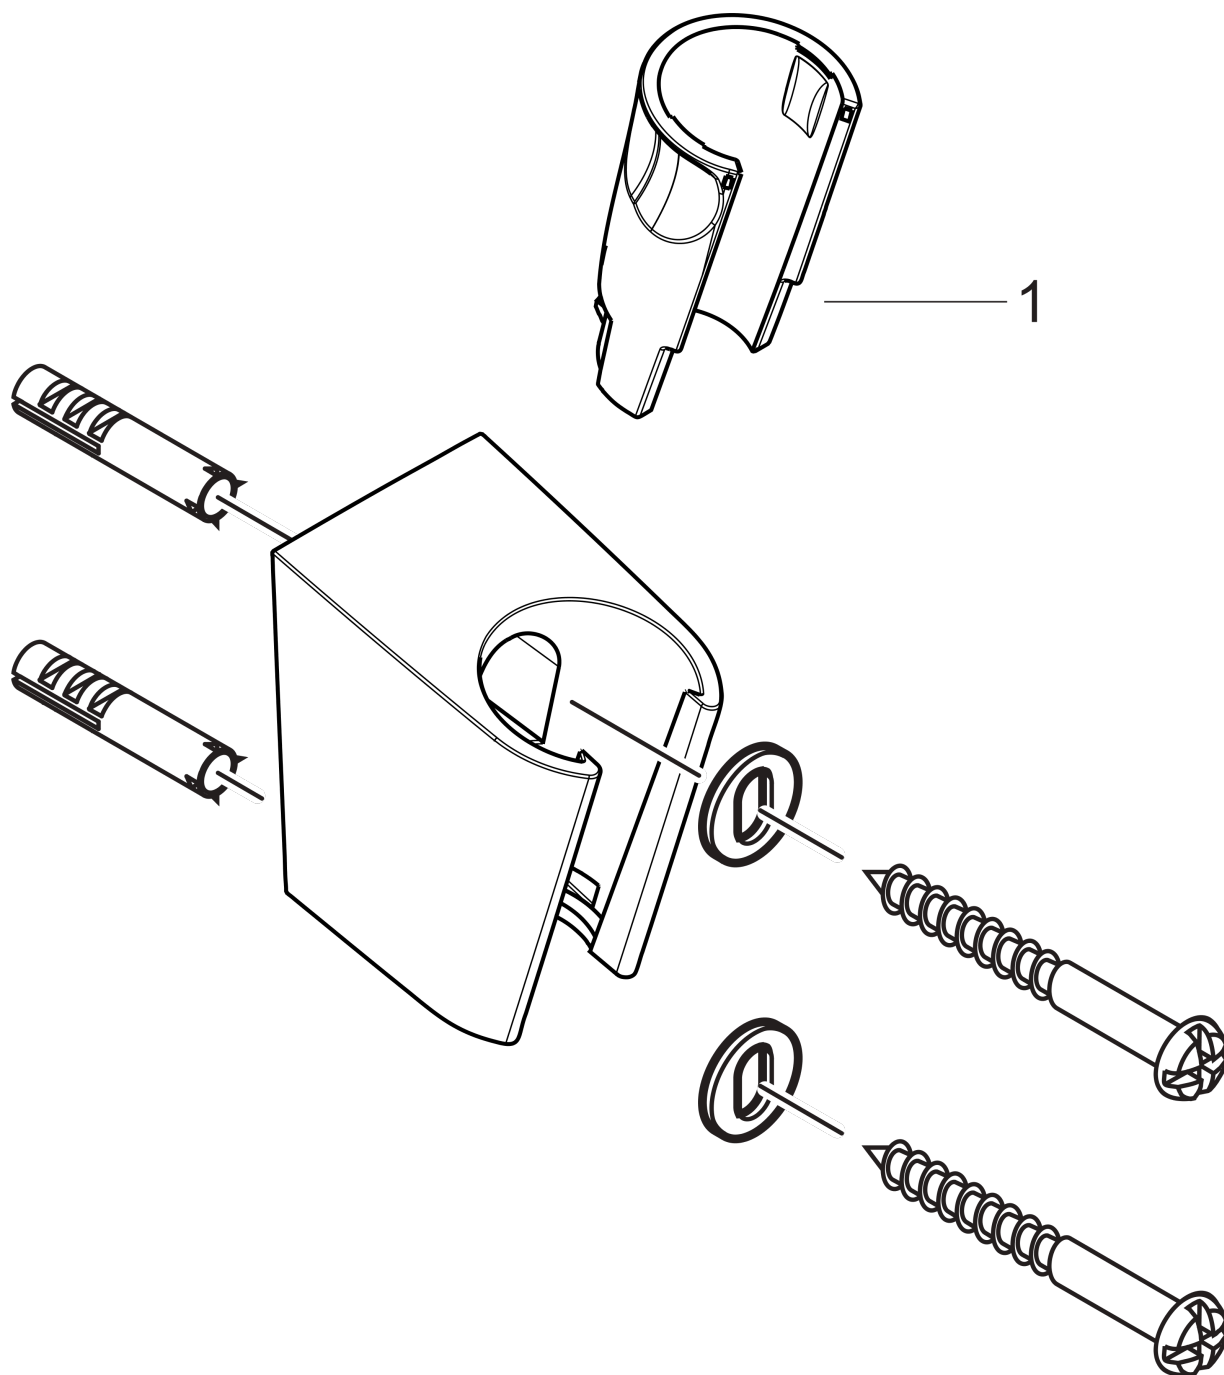

Shower holder Porter S

Surfaces: **Chrome** Article Number: **28331000**

Description

product features

- fixed holding position
- for hoses with conical nut
- plastic

Design awards

Product image

Scale drawing

Shower holder Porter S

Surfaces: **Chrome** Article Number: **28331000**

Exploded Drawing

Year of production: >06/05

Shower holder Porter S

Surfaces: **Chrome** Article Number: **28331000**

Spare part list

Year of production: >**06/05**