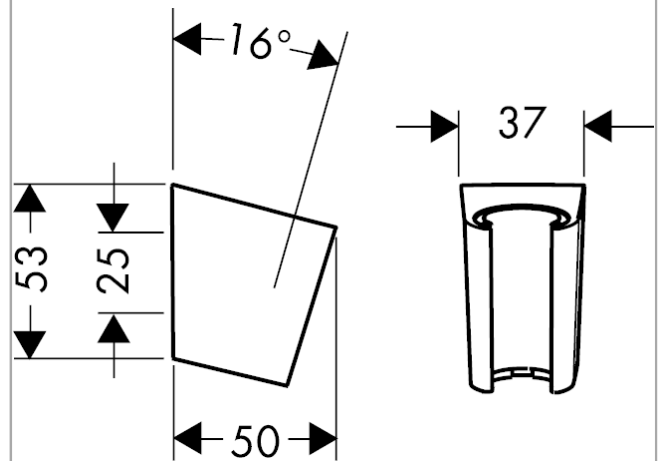

Shower holder Porter S

Surfaces: **Chrome** Article Number: **28331000**

Description

product features

- fixed holding position
- for hoses with conical nut
- plastic

Design awards

Product image

Scale drawing

Shower holder Porter S

Surfaces: **Chrome** Article Number: **28331000**

Exploded Drawing

Year of production: >06/05

Shower holder Porter S

Surfaces: **Chrome** Article Number: **28331000**

Spare part list

Year of production: >**06/05**

Pos.	Description	Article Number	Price	PU
1	guide	98918000	-	1